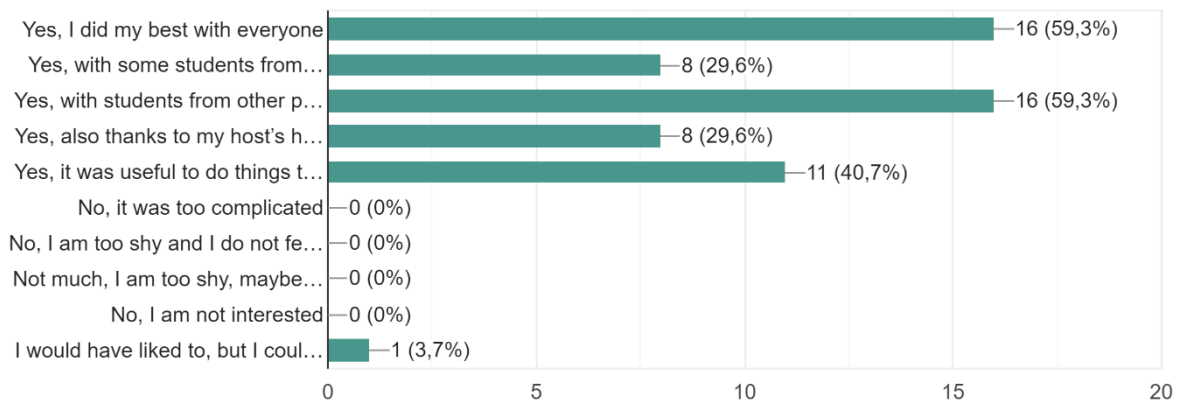

Mobility to Spain Evaluation Questionnaire

(some students replied in groups)

DID THE MOBILITY MEET MY EXPECTATIONS?

27 risposte

DID I GET INVOLVED IN IT?

27 risposte

HAVE I ESTABLISHED NEW RELATIONSHIPS? (more than one option accepted)

27 risposte

WAS THE GEOCACHING ACTIVITY USEFUL TO START/CONTINUE INITIATIVES IN MY SCHOOL?

27 risposte